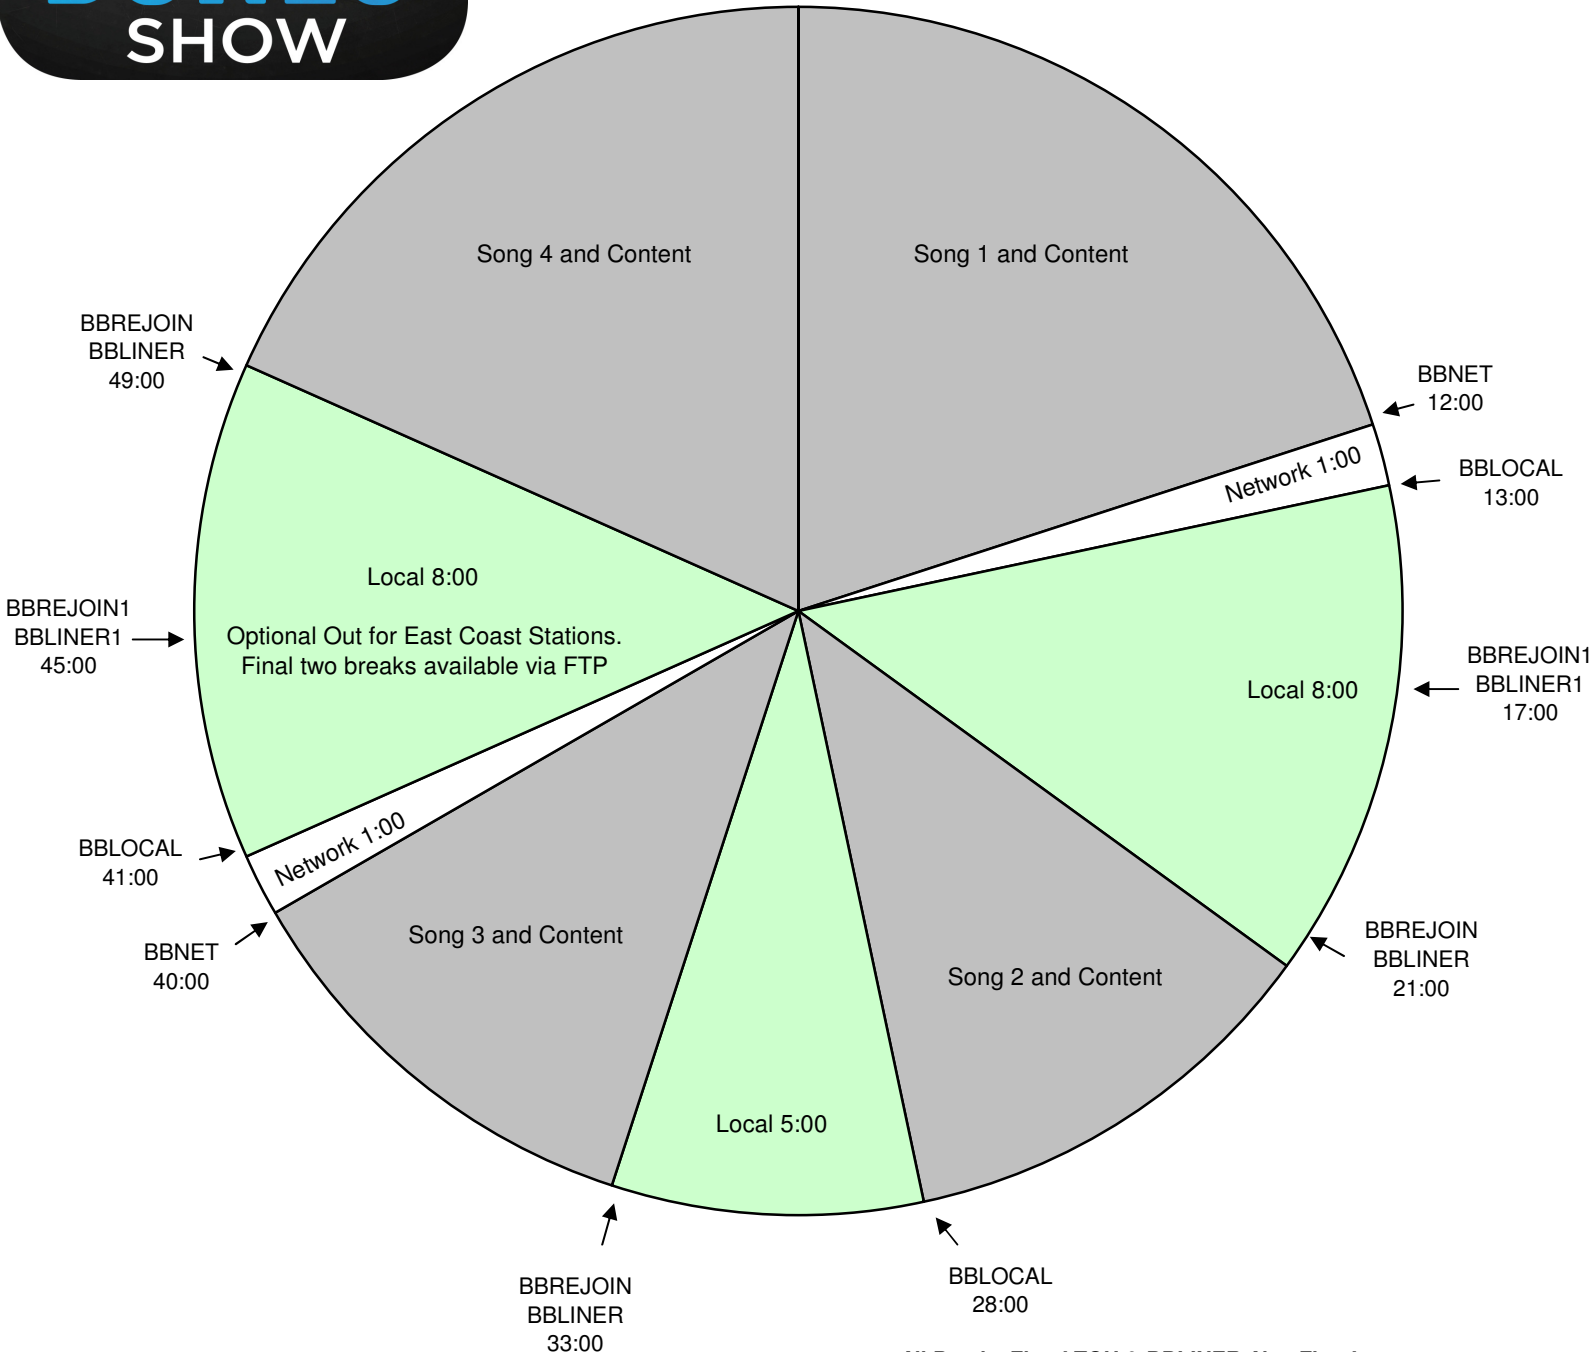

# THE BOBBY BONES SHOW

The Bobby Bones Show Contest Clock  
Effective July 23rd - September 12th 2014

Premiere XDS PRO4-P Satellite

Hour 4

Monday - Friday  
9am - 10am Eastern  
8am - 9am CENTRAL LIVE  
6am - 7am Pacific

BBTOH  
00:00  
BBLOCAL  
:30 sec  
Contest

**All Breaks Float! TOH & BBLINER Also Float!**

Program is live for 5 hours starting at 6am Eastern. Central and Western time zones are welcome to air 5 hours, starting at 5am local time.

Network will program music and talk during the content segments. Stations are welcome to schedule additional songs in the 8 minute local segments

"TOH" BBLOCAL - Fires 30 second contest local break.

BBLOCAL - Fires local breaks. All breaks float.

BBLINER - Floats. Fires locally voiced short show ID - must be exactly 5 second, dry voice

BBLINER1 - Fires locally voiced short show ID - must be exactly 5 second, dry voice

BBREJOIN - Joins the show

BBREJOIN1 - Optional rejoin for 4 minute local breaks.